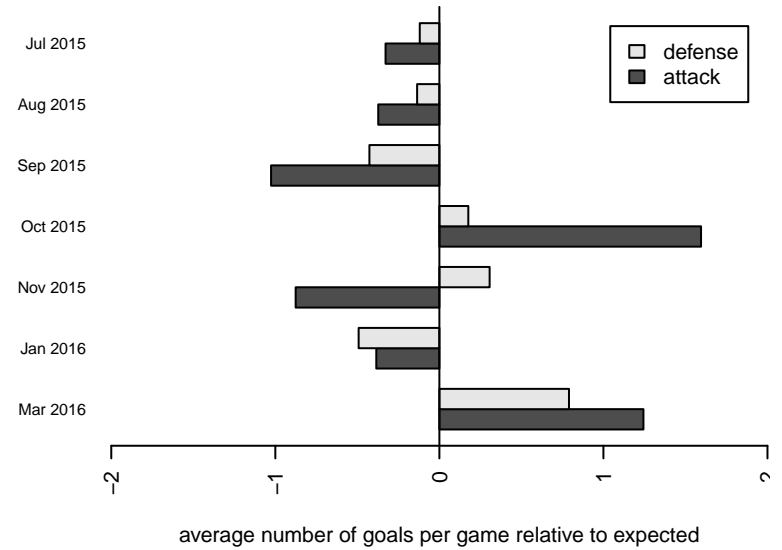

Performance relative to 13 month average