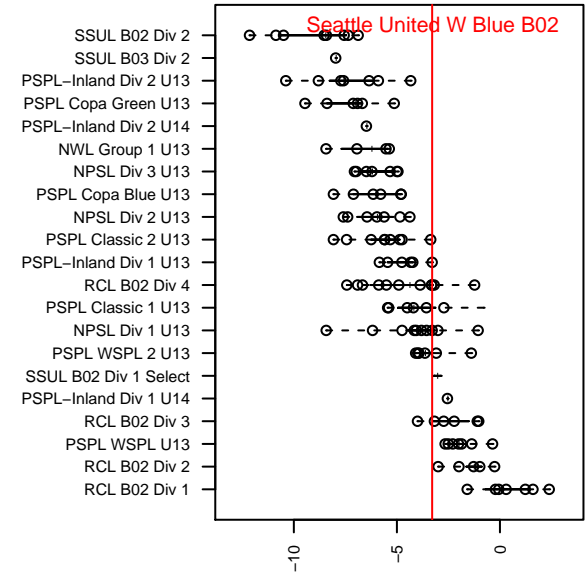

**attack and defense rating
relative to others at age
and all opponents in last 13 months**