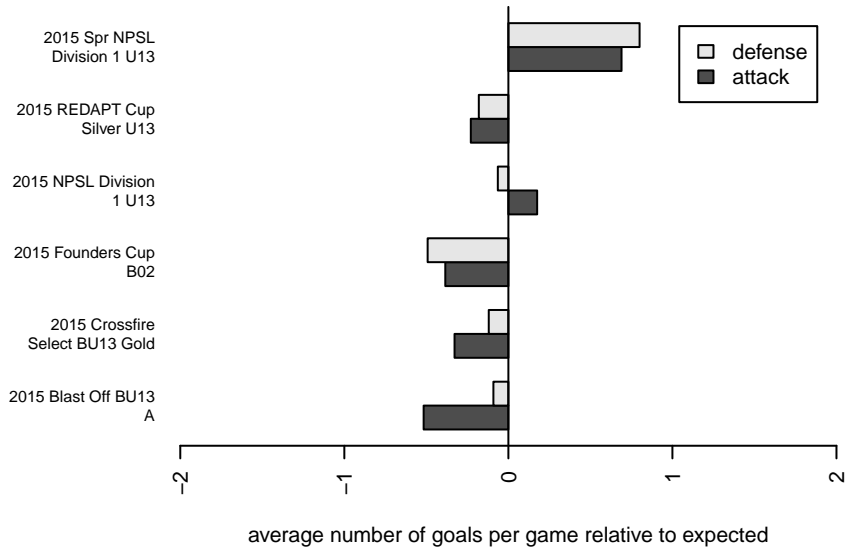

Performance relative to 13 month average