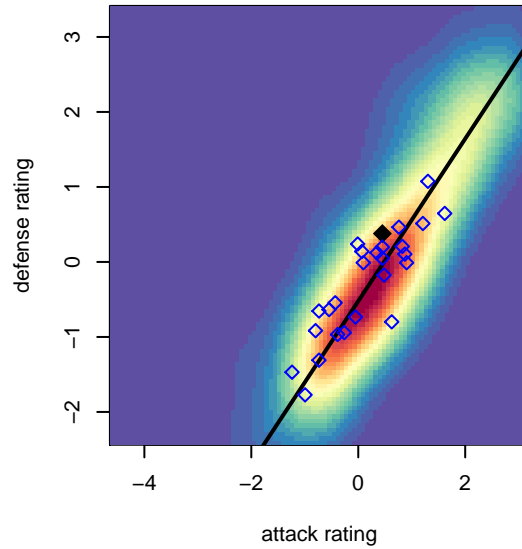

**attack and defense rating
relative to others at age
and all opponents in last 13 months**