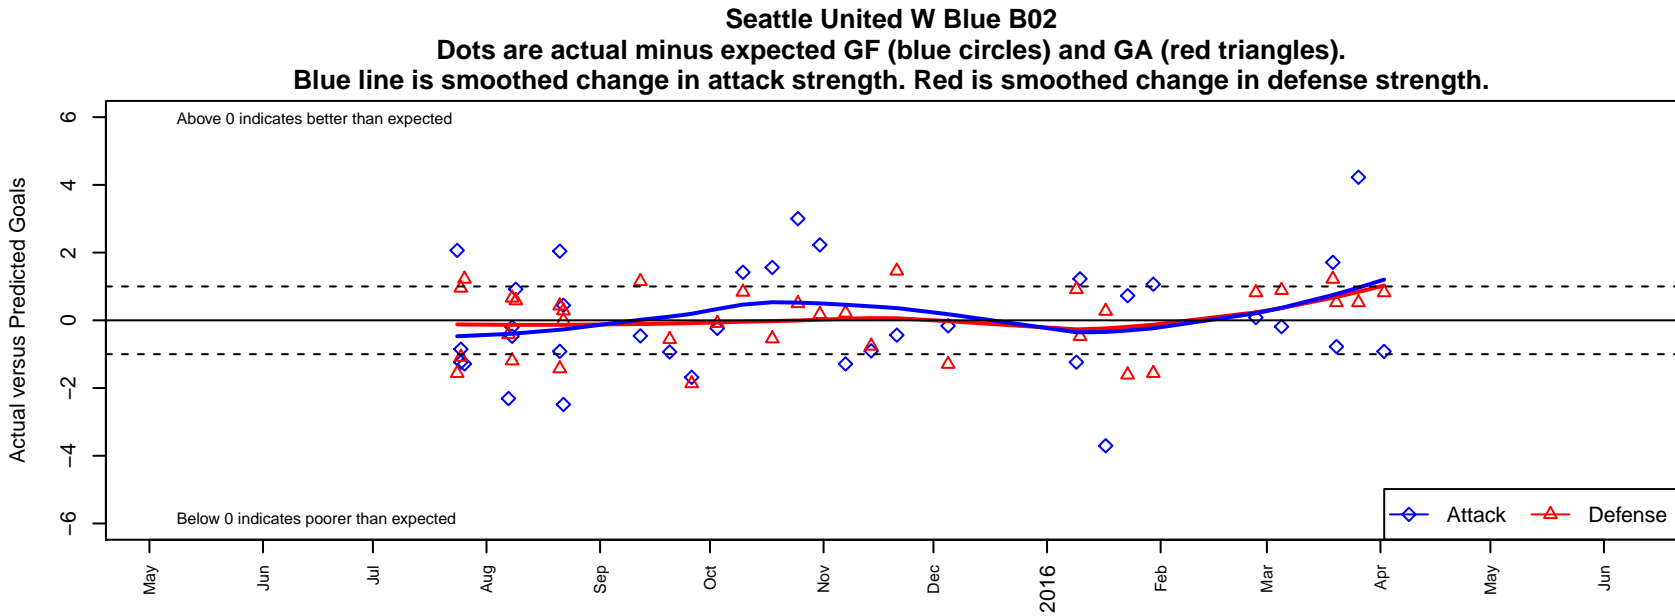

**attack and defense variance (black dot)
relative to other teams
and top 10 in region**

**attack and defense rating
relative to others at age
and all opponents in last 13 months**

Seattle United W Blue B02

Seattle United Regional
Seattle, WA
B02 total strength=920
attack=1.57 defense=1.46
fall league = NPSL Div 1 U13
spr league = Spr NPSL Div 1 U13

alt names used:
Seattle United West B02 Blue
SEATTLE UNITED WEST B02 BLUE (WA)
SU West S02 Blue
Seattle United West B02 Blue
Seattle United West B02 Blue
Seattle United West B02 Blue

Venues played:
2015 Crossfire Select BU13 Gold
2015 Blast Off BU13 A
2015 REDAPT Cup Silver U13
2015 NPSL Division 1 U13
2015 Founders Cup B02
2015 Spr NPSL Division 1 U13